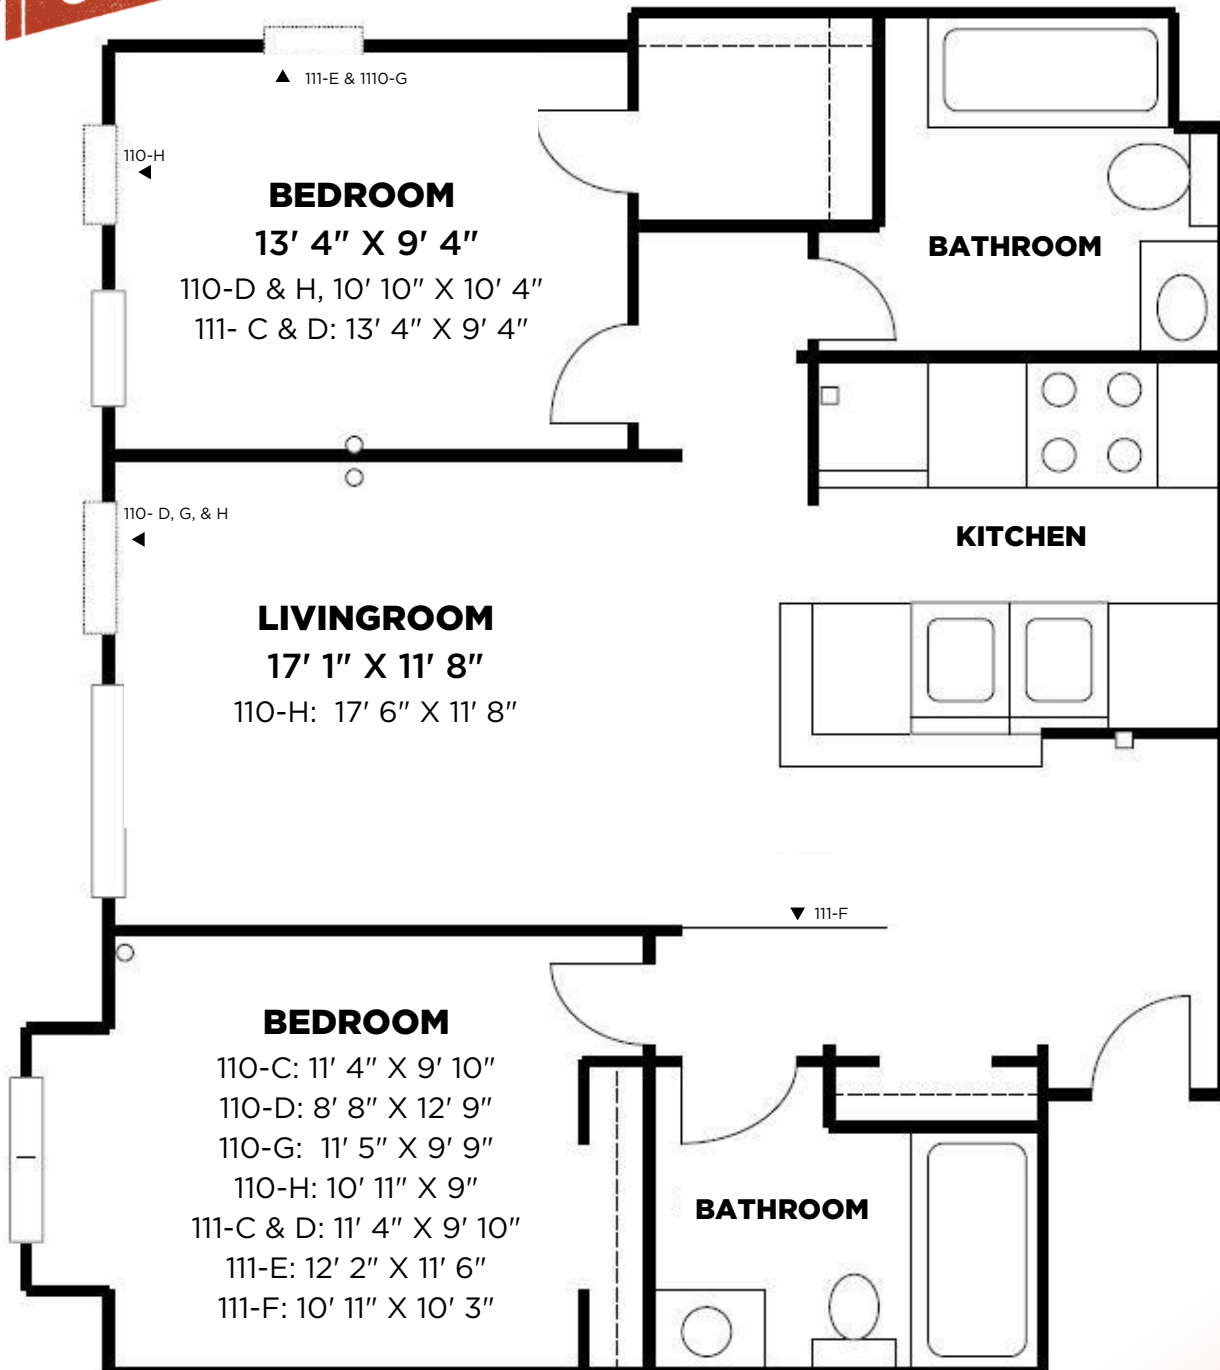

Floor plan and dimensions may vary

Bed: 2
Bath: 2

1 Gerry Ct, D
1040 Spring St, B

Floor plan and dimensions may vary

Bed: 2
Bath: 2

1040 Spring St, E & P

Floor plan and dimensions may vary

Bed: 2
Bath: 2

1 Gerry Ct, A
2 Gerry Ct, C & H
9 Gerry Ct, L
10 Gerry Ct, A & H
1002 Spring St, H

Floor plan and dimensions may vary

Bed: 2
Bath: 2

1 Gerry Ct, G
118 N Brooks St, D
1002 Spring St, B

Floor plan and dimensions may vary

Bed: 2
Bath: 2

1 Gerry Ct, Q
9 Gerry Ct, C
118 N Brooks St, N
1002 Spring St, R

Floor plan and dimensions may vary

Bed: 2
Bath: 2

1040 Spring St, Q

Floor plan and dimensions may vary

Bed: 2
Bath: 2

110 N Brooks St, C, D, G, & H
111 N Mills St, C, D, E & F

Floor plan and dimensions may vary