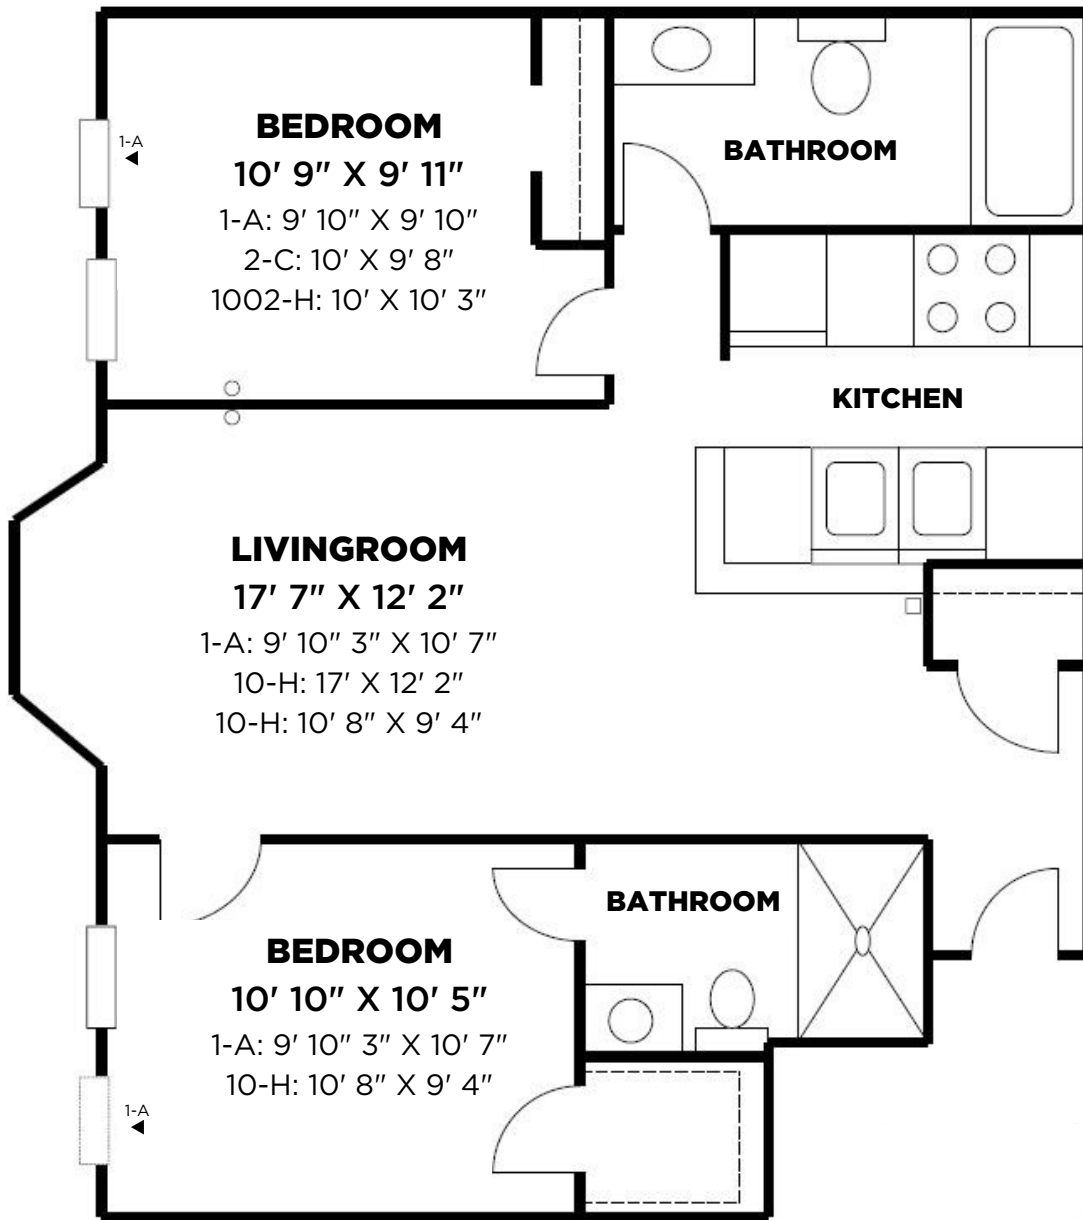

Bed: 2
Bath: 2

1 Gerry Ct, N
2 Gerry Ct, G
9 Gerry Ct, E
10 Gerry Ct, G
118 N Brooks St, M
1002 Spring St, O

Floor plan and dimensions may vary

Bed: 2
Bath: 2

2 Gerry Ct, D
9 Gerry Ct, P
10 Gerry Ct, D
118 N Brooks St, A
1002 Spring St, F

Floor plan and dimensions may vary

Bed: 2
Bath: 2

1 Gerry Ct, D
1040 Spring St, B

Floor plan and dimensions may vary

Bed: 2
Bath: 2

1040 Spring St, E & P

Floor plan and dimensions may vary

Bed: 2
Bath: 2

1 Gerry Ct, A
2 Gerry Ct, C & H
9 Gerry Ct, L
10 Gerry Ct, A & H
1002 Spring St, H

Floor plan and dimensions may vary

Bed: 2
Bath: 2

1 Gerry Ct, G
118 N Brooks St, D
1002 Spring St, B

Floor plan and dimensions may vary

Floor plan and dimensions may vary