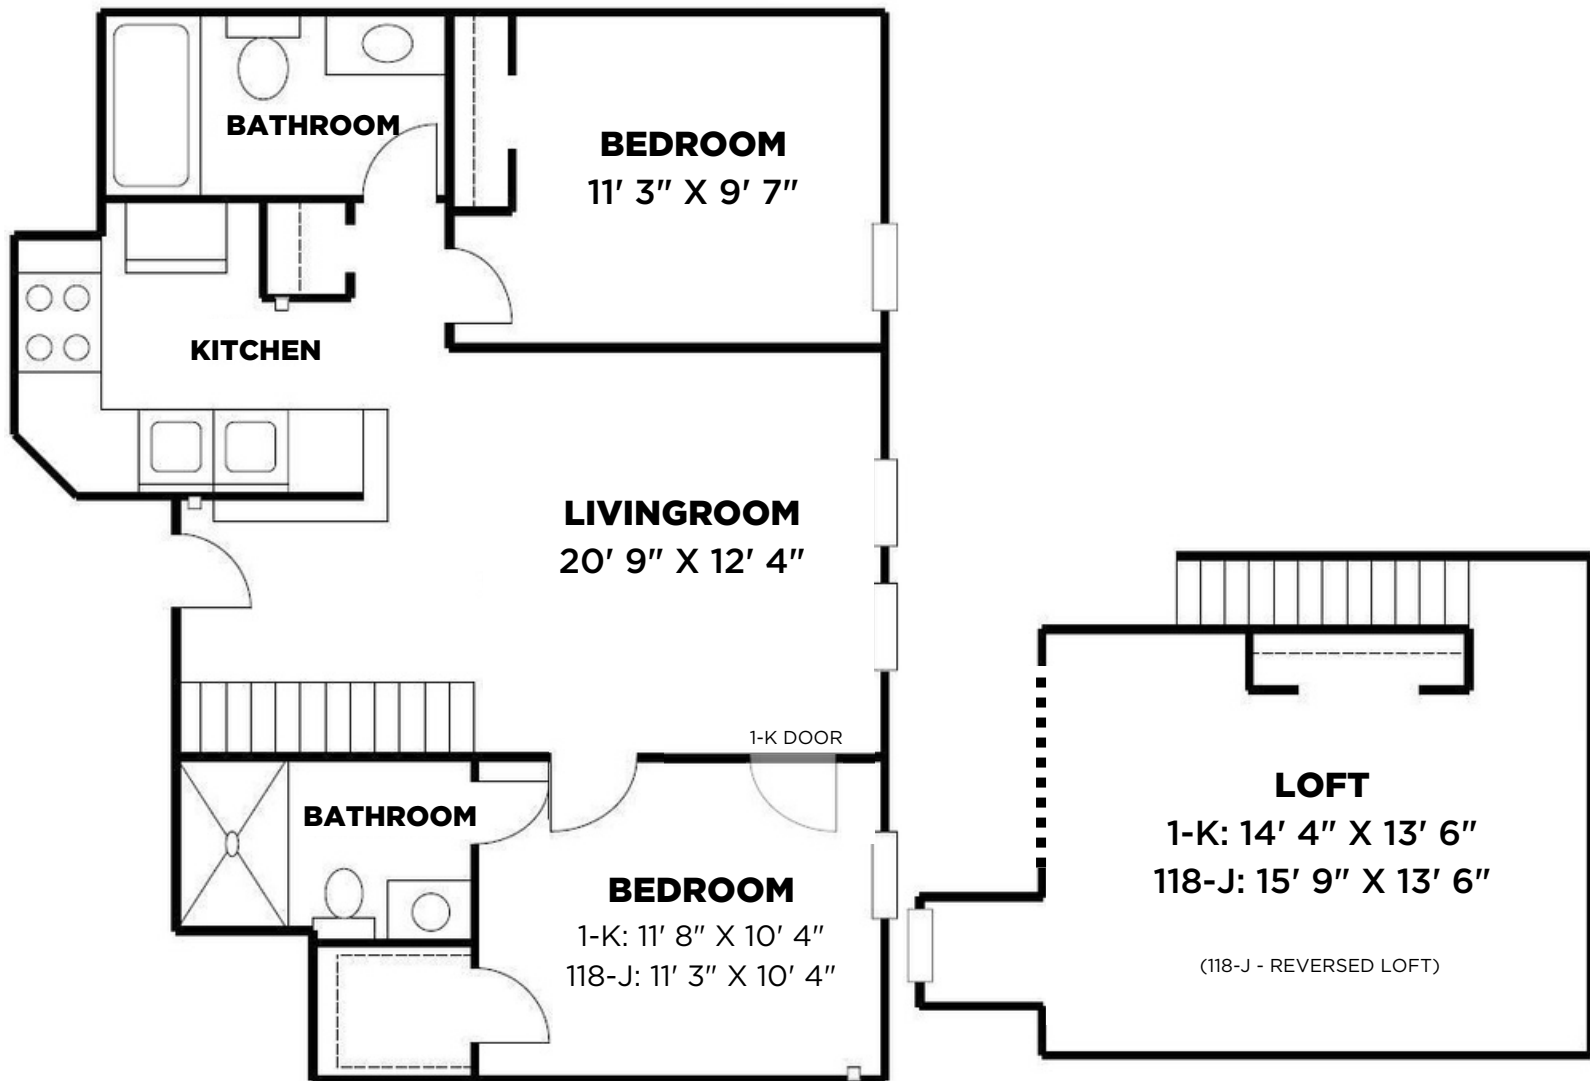

Bed: 2 + LOFT
Bath: 2

2 Gerry Ct, K
10 Gerry Ct, K
1002 Spring St, L

NO LIVINGROOM WINDOWS
IN 1002-L

Floor plan and dimensions may vary

24 ↻

Bed: 2 + LOFT
Bath: 2

1 Gerry Ct, K
118 N Brooks St, J

Floor plan and dimensions may vary

Bed: 2 + LOFT
Bath: 2

1 Gerry Ct, J
2 Gerry Ct, L
9 Gerry Ct, I
10 Gerry Ct, L
1002 Spring St, K
118 N Mills St, I

Floor plan and dimensions may vary

Bed: 2 + LOFT
Bath: 2

110 N Brooks St, L
111 N Mills St, J

Floor plan and dimensions may vary

Bed: 2 + LOFT
Bath: 2

110 N Brooks St, K
111 N Mills St, I

Floor plan and dimensions may vary

Bed: 2 + LOFT
Bath: 2

9 Gerry Ct, H

Floor plan and dimensions may vary