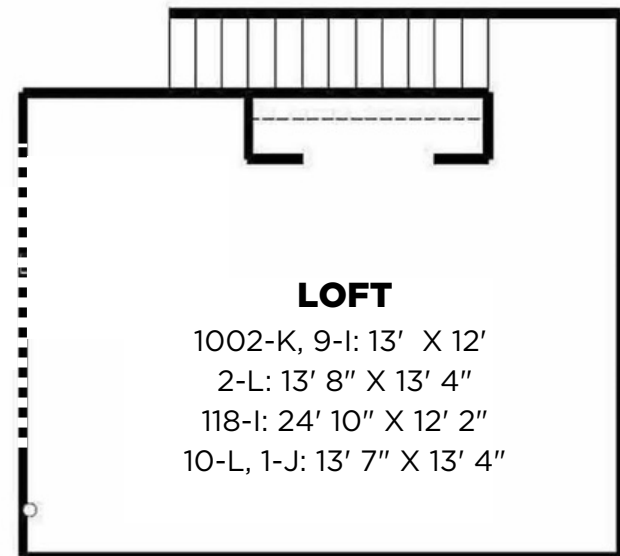

Bed: 2 + LOFT
Bath: 2

2 Gerry Ct, K
10 Gerry Ct, K
1002 Spring St, L

NO LIVINGROOM WINDOWS
IN 1002-L

Floor plan and dimensions may vary

24 ↻

Bed: 2 + LOFT
Bath: 2

1 Gerry Ct, K
118 N Brooks St, J

Floor plan and dimensions may vary

Bed: 2 + LOFT
Bath: 2

1 Gerry Ct, J
2 Gerry Ct, L
9 Gerry Ct, I
10 Gerry Ct, L
1002 Spring St, K
118 N Mills St, I

Floor plan and dimensions may vary

Bed: 2 + LOFT
Bath: 2

110 N Brooks St, L
111 N Mills St, J

Floor plan and dimensions may vary

Bed: 2 + LOFT
Bath: 2

110 N Brooks St, K
111 N Mills St, I

Floor plan and dimensions may vary

Bed: 2 + LOFT
Bath: 2

9 Gerry Ct, H

Floor plan and dimensions may vary