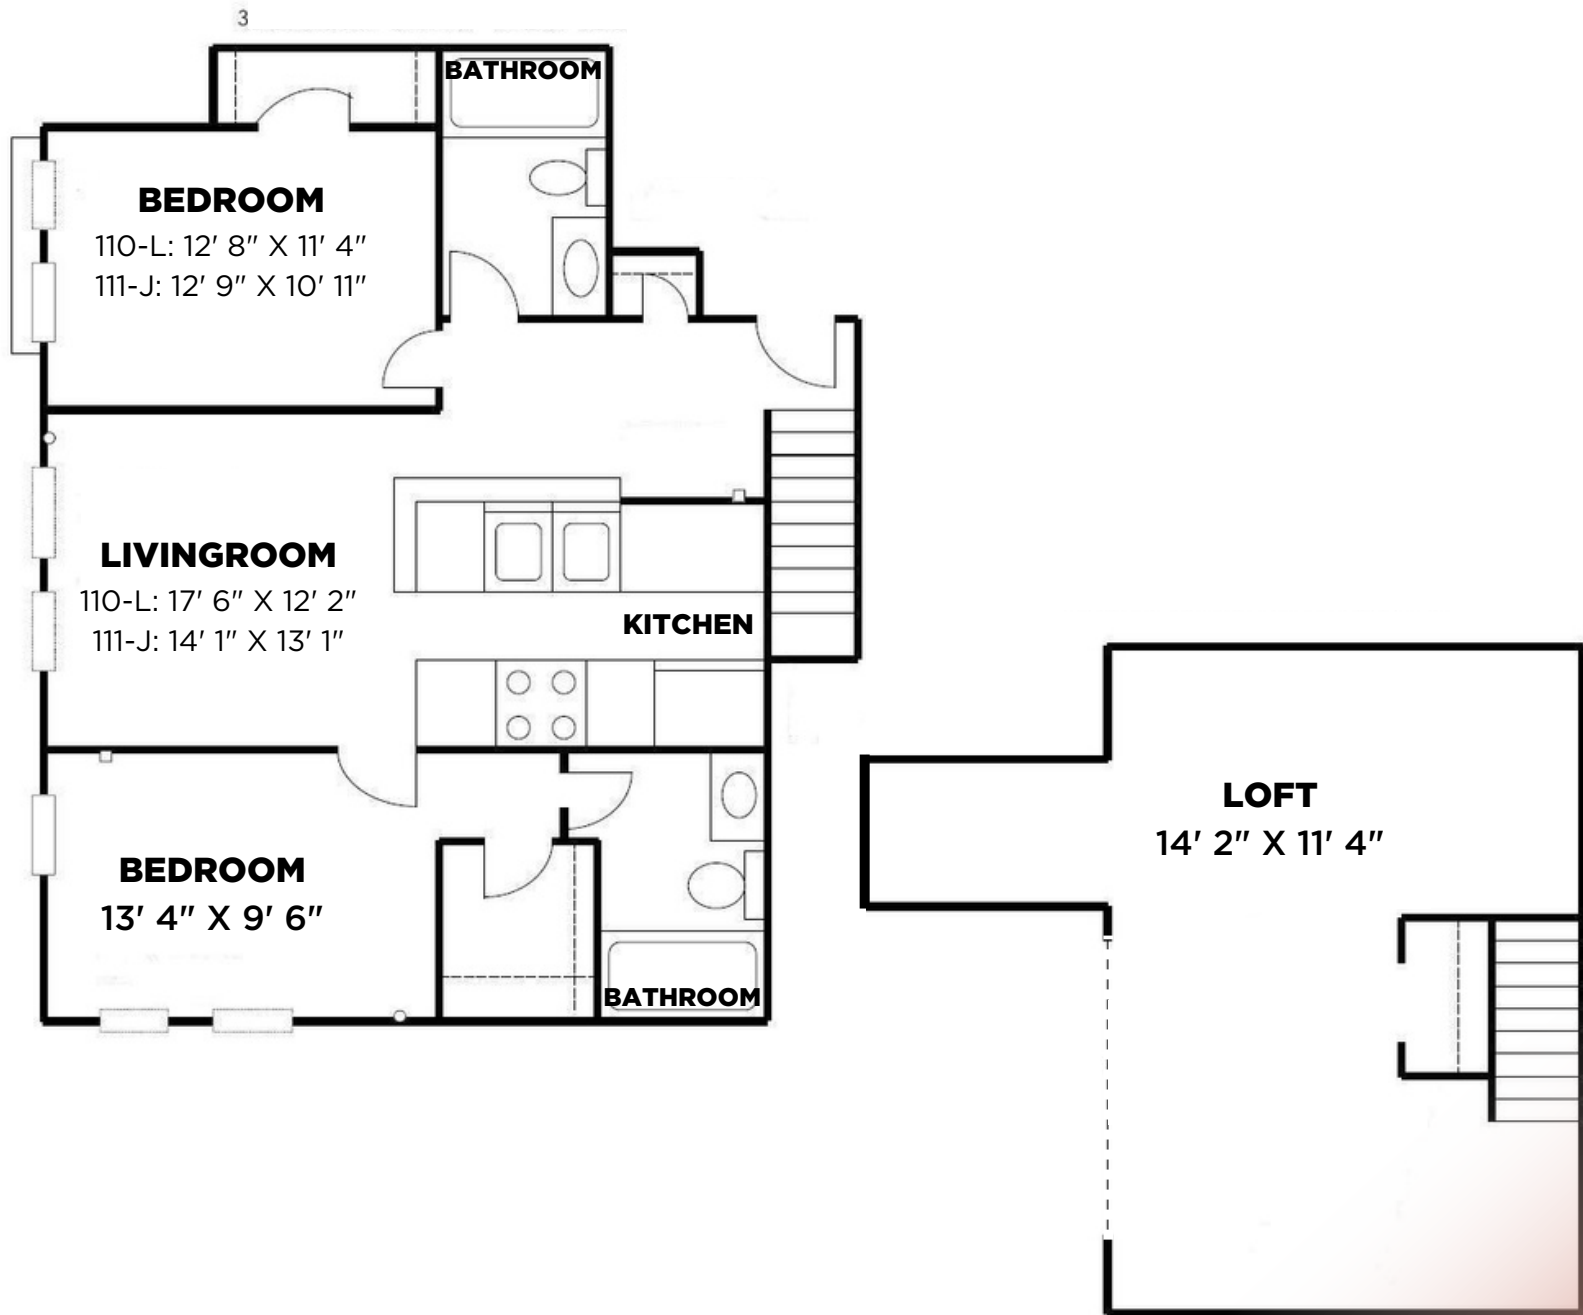

Bed: 2 + LOFT
Bath: 2

2 Gerry Ct, K
10 Gerry Ct, K
1002 Spring St, L

NO LIVINGROOM WINDOWS
IN 1002-L

Floor plan and dimensions may vary

24 ↻

Bed: 2 + LOFT
Bath: 2

1 Gerry Ct, K
118 N Brooks St, J

Floor plan and dimensions may vary

Bed: 2 + LOFT
Bath: 2

1 Gerry Ct, J
2 Gerry Ct, L
9 Gerry Ct, I
10 Gerry Ct, L
1002 Spring St, K
118 N Mills St, I

Floor plan and dimensions may vary

Bed: 2 + LOFT
Bath: 2

110 N Brooks St, L
111 N Mills St, J

Floor plan and dimensions may vary

Bed: 2 + LOFT
Bath: 2

110 N Brooks St, K
111 N Mills St, I

Floor plan and dimensions may vary

Bed: 2 + LOFT
Bath: 2

9 Gerry Ct, H

Floor plan and dimensions may vary