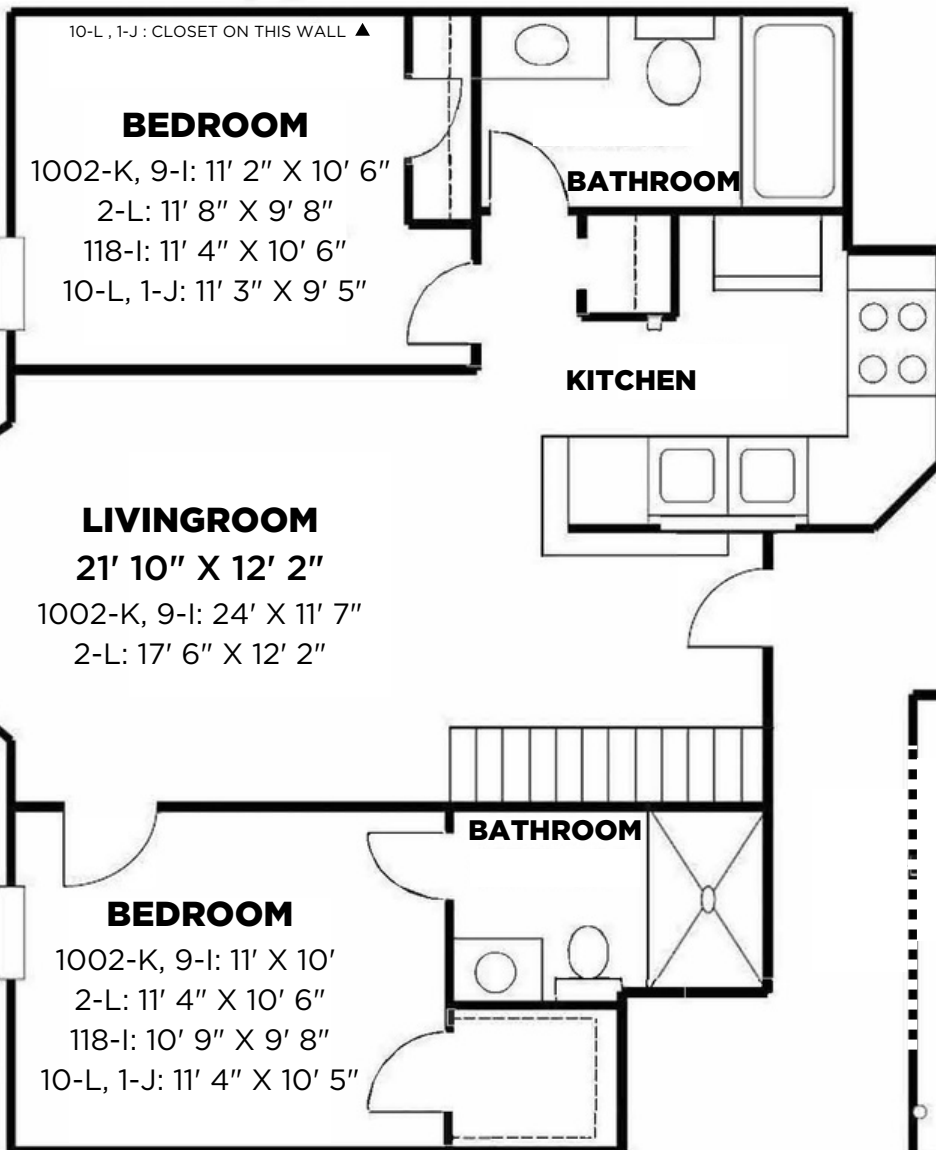

Bed: 2 + LOFT
Bath: 2

2 Gerry Ct, K
10 Gerry Ct, K
1002 Spring St, L

NO LIVINGROOM WINDOWS
IN 1002-L

Floor plan and dimensions may vary

24 ↻

Bed: 2 + LOFT
Bath: 2

1 Gerry Ct, K
118 N Brooks St, J

Floor plan and dimensions may vary

Bed: 2 + LOFT
Bath: 2

1 Gerry Ct, J
2 Gerry Ct, L
9 Gerry Ct, I
10 Gerry Ct, L
1002 Spring St, K
118 N Mills St, I

Floor plan and dimensions may vary

Bed: 2 + LOFT
Bath: 2

110 N Brooks St, L
111 N Mills St, J

Floor plan and dimensions may vary

Bed: 2 + LOFT
Bath: 2

110 N Brooks St, K
111 N Mills St, I

Floor plan and dimensions may vary

Bed: 2 + LOFT
Bath: 2

9 Gerry Ct, H

Floor plan and dimensions may vary