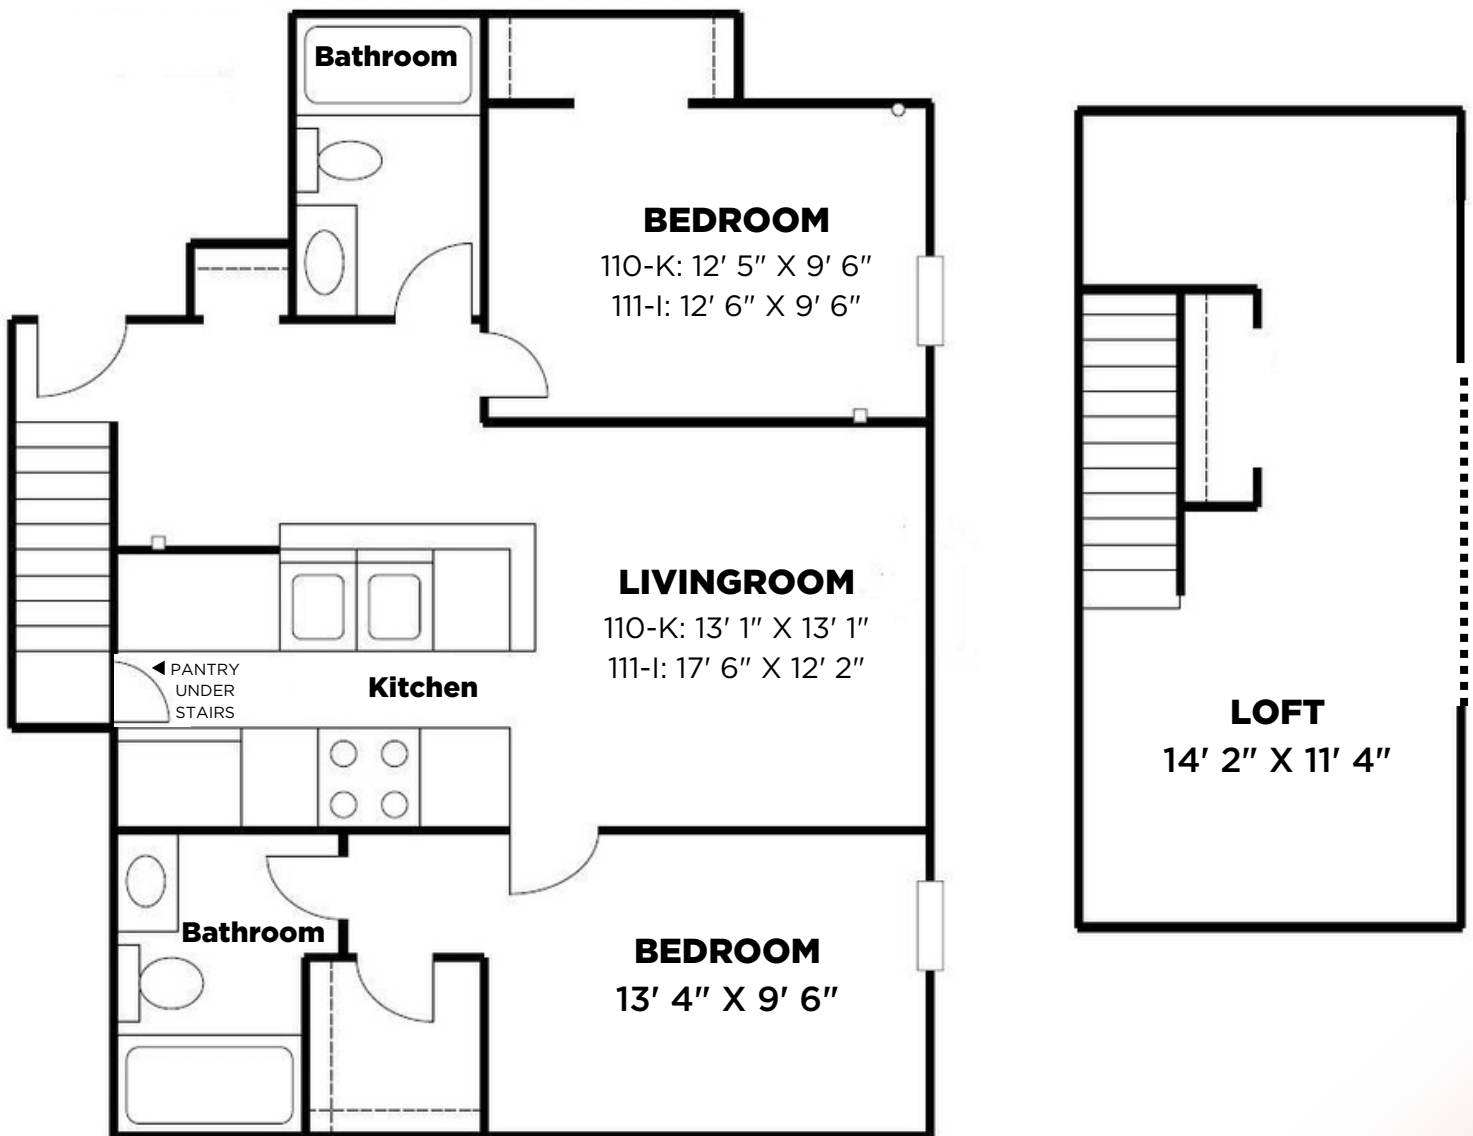

Bed: 2 + LOFT
Bath: 2

2 Gerry Ct, K
10 Gerry Ct, K
1002 Spring St, L

NO LIVINGROOM WINDOWS
IN 1002-L

Floor plan and dimensions may vary

24 ↻

Bed: 2 + LOFT
Bath: 2

1 Gerry Ct, K
118 N Brooks St, J

Floor plan and dimensions may vary

Bed: 2 + LOFT
Bath: 2

1 Gerry Ct, J
2 Gerry Ct, L
9 Gerry Ct, I
10 Gerry Ct, L
1002 Spring St, K
118 N Mills St, I

Floor plan and dimensions may vary

Bed: 2 + LOFT
Bath: 2

110 N Brooks St, L
111 N Mills St, J

Floor plan and dimensions may vary

Bed: 2 + LOFT
Bath: 2

110 N Brooks St, K
111 N Mills St, I

Floor plan and dimensions may vary

Bed: 2 + LOFT
Bath: 2

9 Gerry Ct, H

Floor plan and dimensions may vary