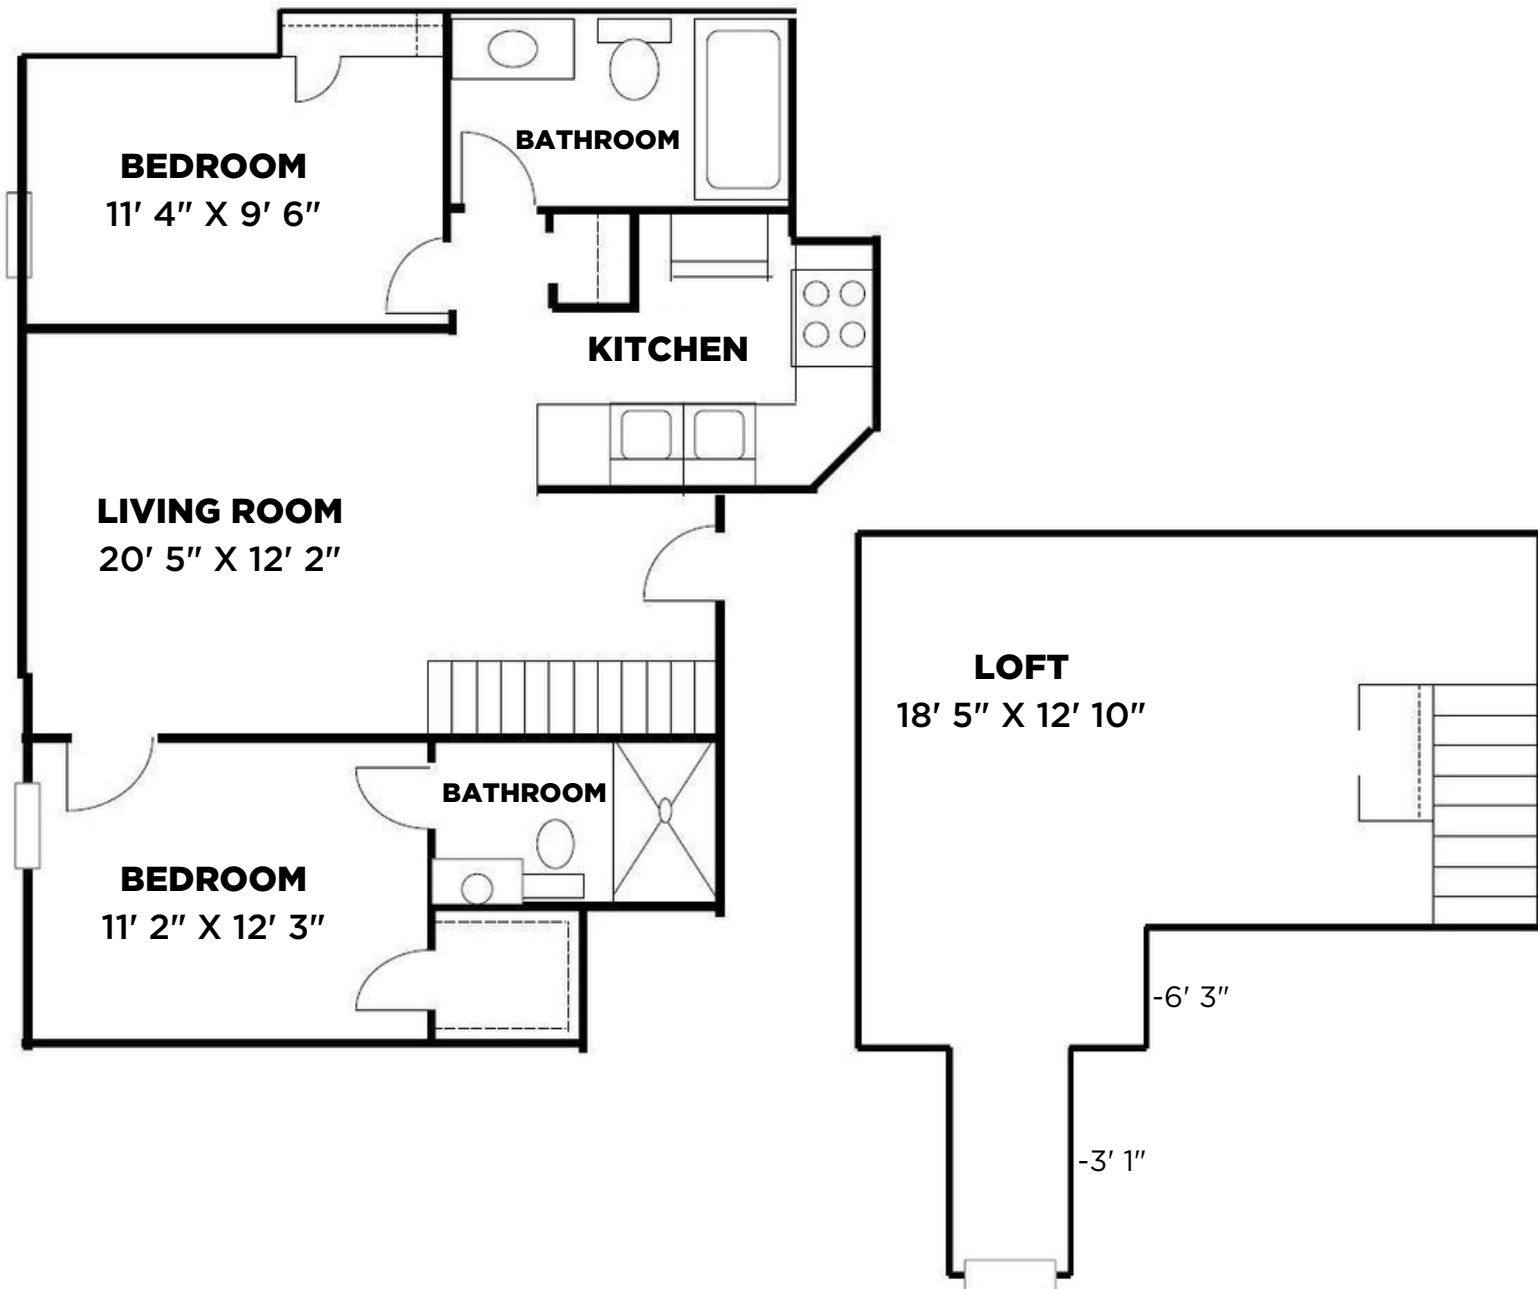

Bed: 2 + LOFT
Bath: 2

2 Gerry Ct, K
10 Gerry Ct, K
1002 Spring St, L

NO LIVINGROOM WINDOWS
IN 1002-L

Floor plan and dimensions may vary

24 ↻

Bed: 2 + LOFT
Bath: 2

1 Gerry Ct, K
118 N Brooks St, J

Floor plan and dimensions may vary

Bed: 2 + LOFT
Bath: 2

1 Gerry Ct, J
2 Gerry Ct, L
9 Gerry Ct, I
10 Gerry Ct, L
1002 Spring St, K
118 N Mills St, I

Floor plan and dimensions may vary

Bed: 2 + LOFT
Bath: 2

110 N Brooks St, L
111 N Mills St, J

Floor plan and dimensions may vary

Bed: 2 + LOFT
Bath: 2

110 N Brooks St, K
111 N Mills St, I

Floor plan and dimensions may vary

Bed: 2 + LOFT
Bath: 2

9 Gerry Ct, H

Floor plan and dimensions may vary