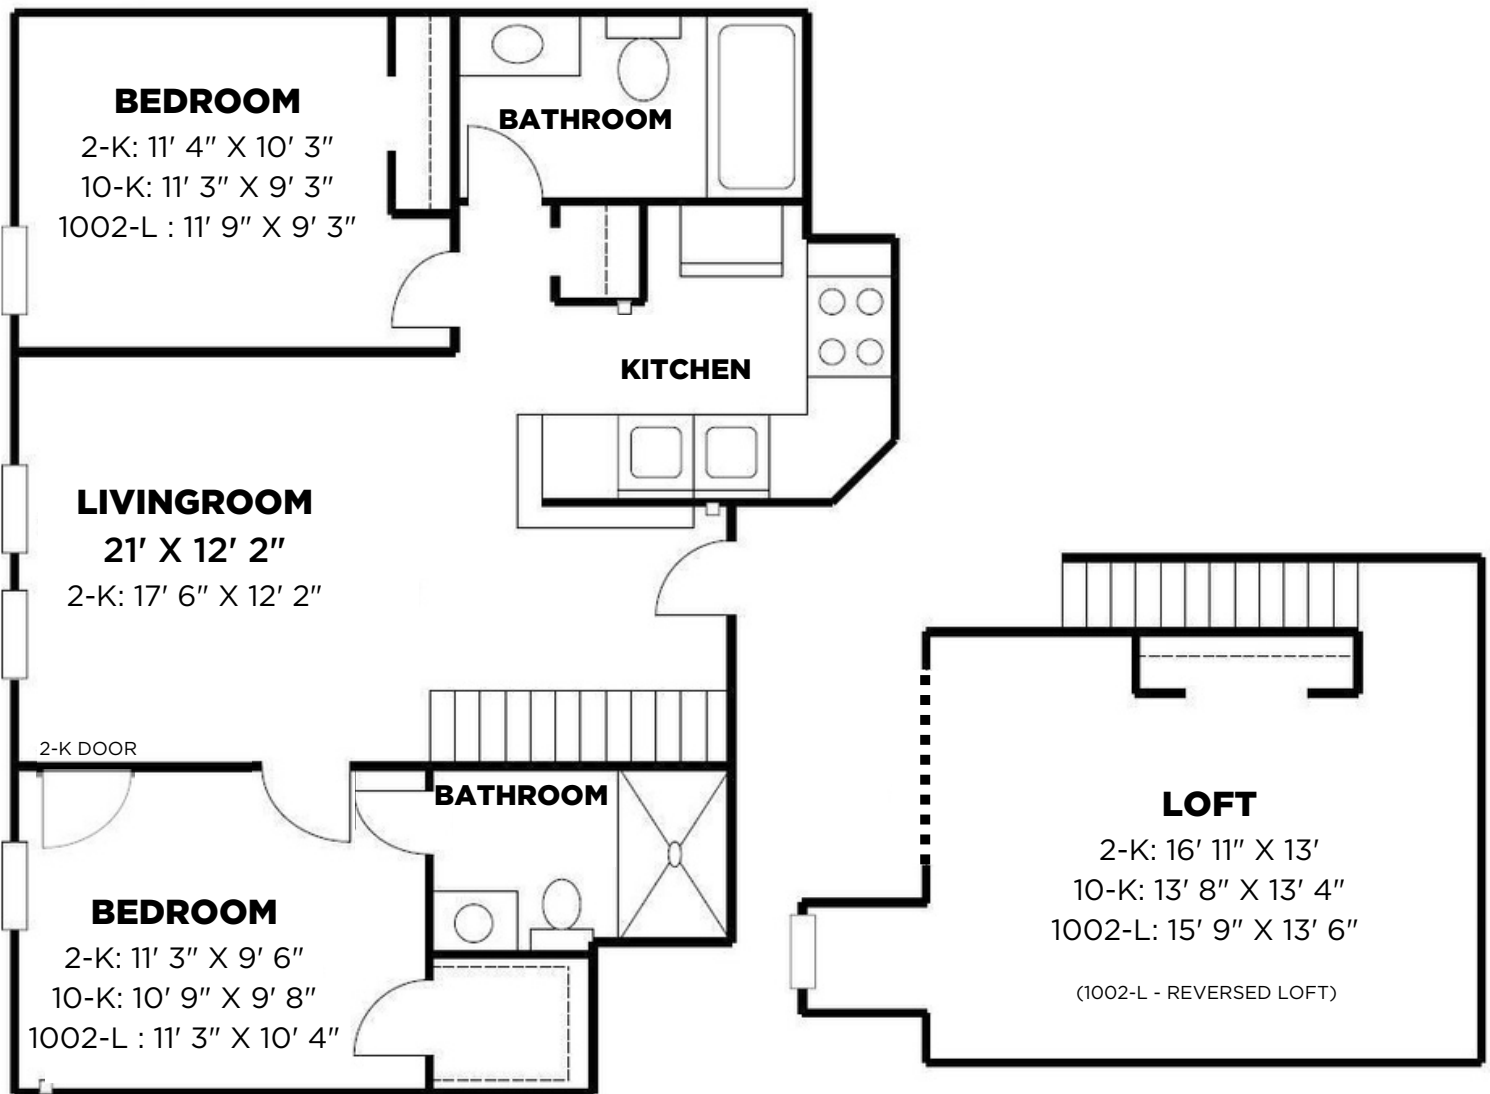

Bed: 2 + LOFT
Bath: 2

2 Gerry Ct, K
10 Gerry Ct, K
1002 Spring St, L

NO LIVINGROOM WINDOWS
IN 1002-L

Floor plan and dimensions may vary

24 ↻

Bed: 2 + LOFT
Bath: 2

1 Gerry Ct, K
118 N Brooks St, J

Floor plan and dimensions may vary

Bed: 2 + LOFT
Bath: 2

1 Gerry Ct, J
2 Gerry Ct, L
9 Gerry Ct, I
10 Gerry Ct, L
1002 Spring St, K
118 N Mills St, I

Floor plan and dimensions may vary

Bed: 2 + LOFT
Bath: 2

110 N Brooks St, L
111 N Mills St, J

Floor plan and dimensions may vary

Bed: 2 + LOFT
Bath: 2

110 N Brooks St, K
111 N Mills St, I

Floor plan and dimensions may vary

Bed: 2 + LOFT
Bath: 2

9 Gerry Ct, H

Floor plan and dimensions may vary