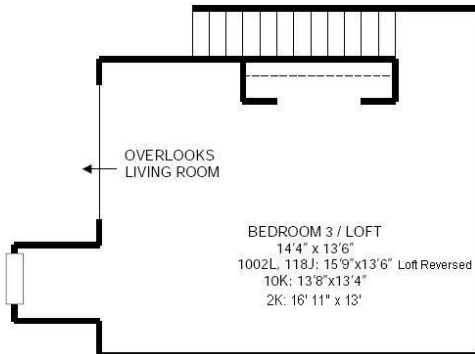

# Campus Village Style A

**Bed:** 3  
**Bath:** 2

Floor plan and dimensions may vary

118 N. Brooks St. J (Reversed)  
1 Gerry Ct. K (Reversed)  
10 Gerry Ct. K  
1002 Spring St. L  
2 Gerry Ct., K      CAMPUS VILLAGE  
3 BEDROOM – 2 BATH - FIRST FLOOR - A

SECOND FLOOR - 3/2/2 LEVELS - A

SECOND FLOOR - 3/2 LEVELS - B

(ACTUAL APARTMENT FLOOR PLAN & DIMENSIONS MAY VARY)

# Campus Village Style E

**Bed:** 3  
**Bath:** 2

Floor plan and dimensions may vary

9 Gerry Ct. Apt H

CAMPUS VILLAGE

3 BEDROOM - 2 BATH - FIRST FLOOR - E

SECOND FLOOR - 3/2/2 LEVELS - E