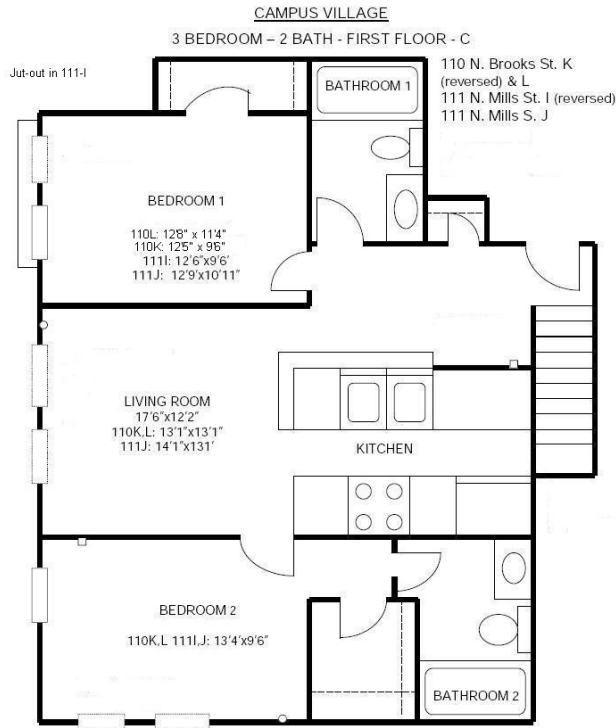

SECOND FLOOR - 3/2/2 LEVELS - A

# Campus Village Style B

**Bed:** 3  
**Bath:** 2

Floor plan and dimensions may vary

118 N. Brooks St. I  
1 Gerry Ct. J  
10 Gerry Ct. L

CAMPUS VILLAGE  
3 BEDROOM - 2 BATH - FIRST FLOOR - B

1002 Spring St K  
9 Gerry Ct I  
2 Gerry Ct L

SECOND FLOOR - 3/2 LEVELS - B

(ACTUAL APARTMENT FLOOR PLAN & DIMENSIONS MAY VARY)

# Campus Village Style C

**Bed:** 3  
**Bath:** 2

Floor plan and dimensions may vary

SECOND FLOOR - 3/2/2 LEVELS - C