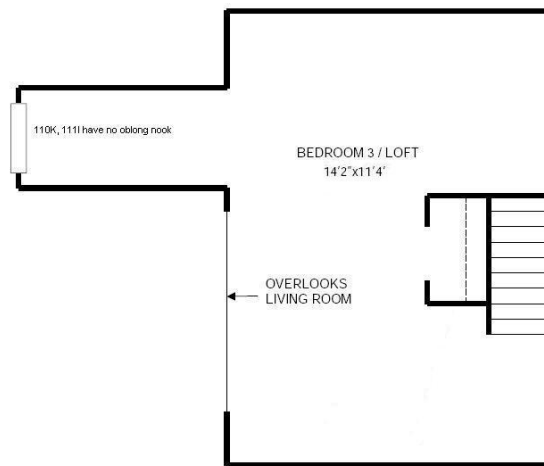

# Campus Village Style B

**Bed:** 3  
**Bath:** 2

Floor plan and dimensions may vary

118 N. Brooks St. I  
1 Gerry Ct. J  
10 Gerry Ct. L

CAMPUS VILLAGE  
3 BEDROOM - 2 BATH - FIRST FLOOR - B

1002 Spring St K  
9 Gerry Ct I  
2 Gerry Ct L

SECOND FLOOR - 3/2 LEVELS - B

(ACTUAL APARTMENT FLOOR PLAN & DIMENSIONS MAY VARY)

# Campus Village Style C

**Bed:** 3  
**Bath:** 2

Floor plan and dimensions may vary

SECOND FLOOR - 3/2/2 LEVELS - C

# Campus Village Style E

**Bed:** 3  
**Bath:** 2

Floor plan and dimensions may vary

9 Gerry Ct. Apt H

CAMPUS VILLAGE

3 BEDROOM - 2 BATH - FIRST FLOOR - E

SECOND FLOOR - 3/2/2 LEVELS - E