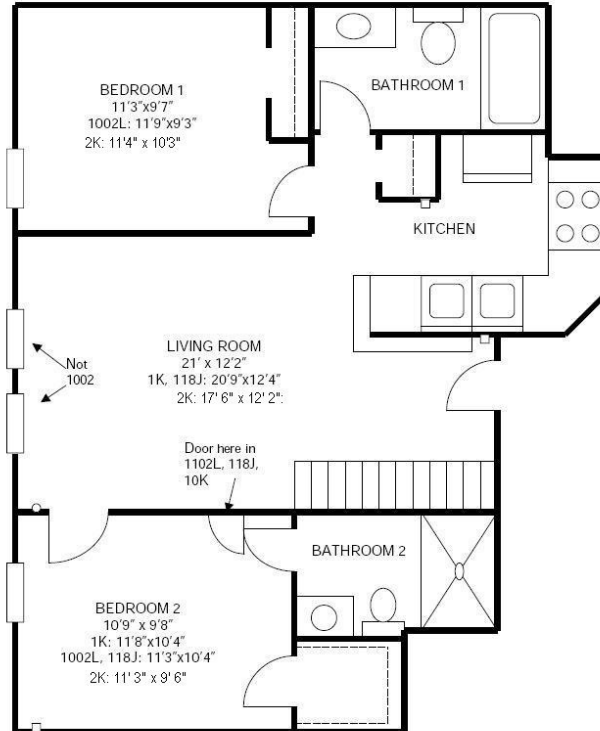

# Campus Village Style A

**Bed:** 3  
**Bath:** 2

Floor plan and dimensions may vary

118 N. Brooks St. J (Reversed)  
1 Gerry Ct. K (Reversed)  
10 Gerry Ct. K  
1002 Spring St. L  
2 Gerry Ct., K      CAMPUS VILLAGE  
3 BEDROOM – 2 BATH - FIRST FLOOR - A

SECOND FLOOR - 3/2/2 LEVELS - A

# Campus Village Style B

**Bed:** 3  
**Bath:** 2

Floor plan and dimensions may vary

118 N. Brooks St. I  
1 Gerry Ct. J  
10 Gerry Ct. L

CAMPUS VILLAGE  
3 BEDROOM - 2 BATH - FIRST FLOOR - B

1002 Spring St K  
9 Gerry Ct I  
2 Gerry Ct L

SECOND FLOOR - 3/2 LEVELS - B

(ACTUAL APARTMENT FLOOR PLAN & DIMENSIONS MAY VARY)