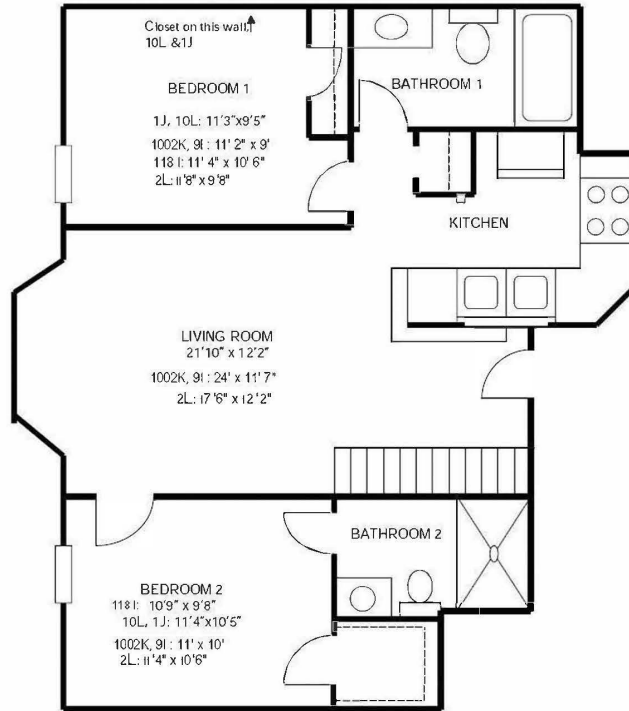

# Campus Village Style A

**Bed:** 3  
**Bath:** 2

Floor plan and dimensions may vary

118 N. Brooks St. J (Reversed)  
1 Gerry Ct. K (Reversed)  
10 Gerry Ct. K  
1002 Spring St. L  
2 Gerry Ct., K      CAMPUS VILLAGE  
3 BEDROOM – 2 BATH - FIRST FLOOR - A

SECOND FLOOR - 3/2/2 LEVELS - A

# Campus Village Style B

**Bed:** 3  
**Bath:** 2

Floor plan and dimensions may vary

118 N. Brooks St. I  
1 Gerry Ct. J  
10 Gerry Ct. L

CAMPUS VILLAGE  
3 BEDROOM - 2 BATH - FIRST FLOOR - B

1002 Spring St K  
9 Gerry Ct I  
2 Gerry Ct L

SECOND FLOOR - 3/2 LEVELS - B

(ACTUAL APARTMENT FLOOR PLAN & DIMENSIONS MAY VARY)