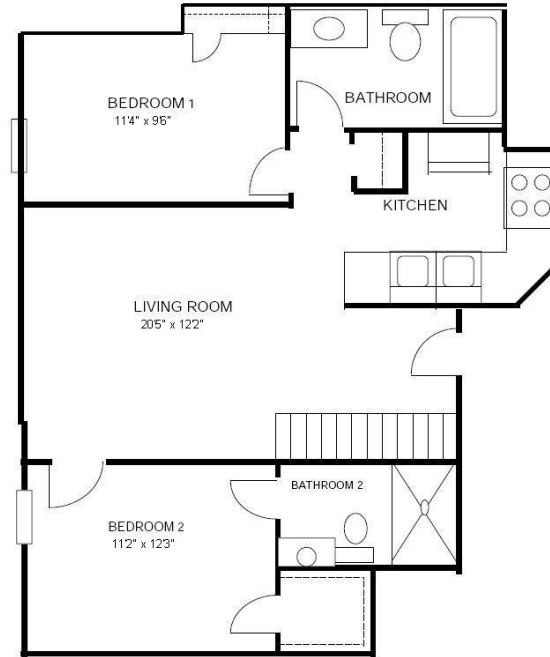

SECOND FLOOR - 3/2/2 LEVELS - A

SECOND FLOOR - 3/2 LEVELS - B

(ACTUAL APARTMENT FLOOR PLAN & DIMENSIONS MAY VARY)

# Campus Village Style C

**Bed:** 3  
**Bath:** 2

Floor plan and dimensions may vary

SECOND FLOOR - 3/2/2 LEVELS - C

# Campus Village Style E

**Bed:** 3  
**Bath:** 2

Floor plan and dimensions may vary

9 Gerry Ct. Apt H

CAMPUS VILLAGE

3 BEDROOM - 2 BATH - FIRST FLOOR - E

SECOND FLOOR - 3/2/2 LEVELS - E