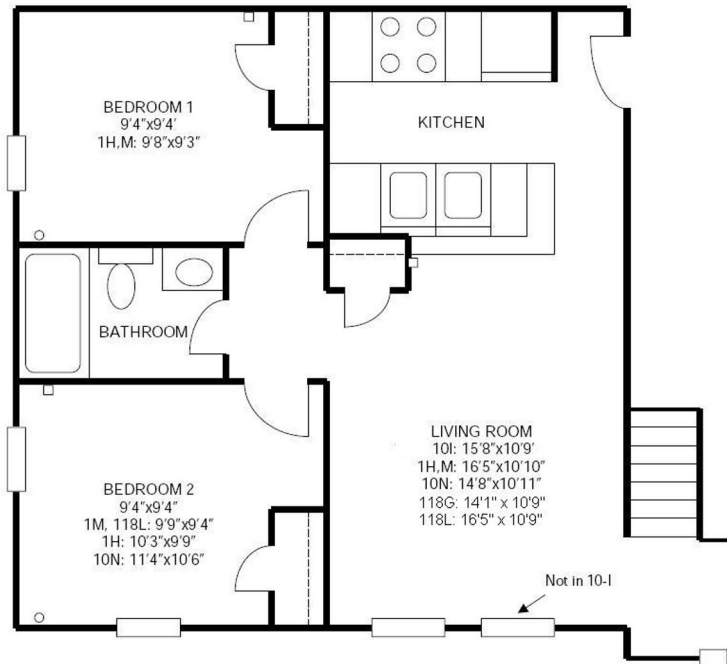

# Campus Village Style A

**Bed:** 3  
**Bath:** 1

Floor plan and dimensions may vary

## CAMPUS VILLAGE

3 BEDROOM - 1 BATH - 2 LEVELS - A  
118 N. Brooks St. G & L  
1 Gerry Ct. H & M(reversed)  
10 Gerry Ct. I & N  
FIRST FLOOR

## SECOND FLOOR - 3/1/2 LEVELS - A

### FIRST FLOOR