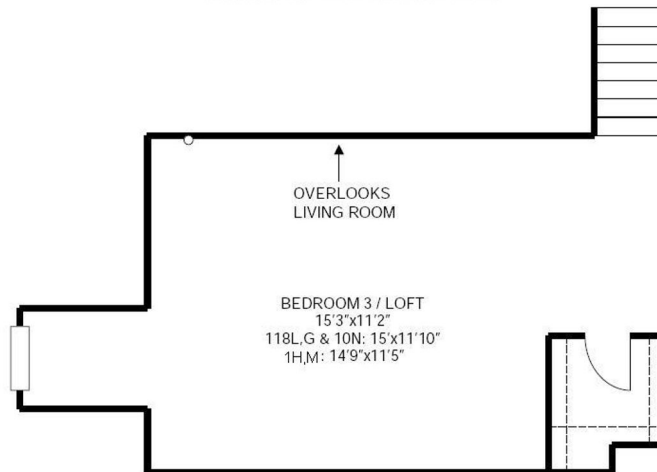

# Campus Village Style A

**Bed:** 3  
**Bath:** 1

Floor plan and dimensions may vary

## CAMPUS VILLAGE

3 BEDROOM - 1 BATH - 2 LEVELS - A  
118 N. Brooks St. G & L  
1 Gerry Ct. H & M(reversed)  
10 Gerry Ct. I & N  
FIRST FLOOR

## SECOND FLOOR - 3/1/2 LEVELS - A

### FIRST FLOOR