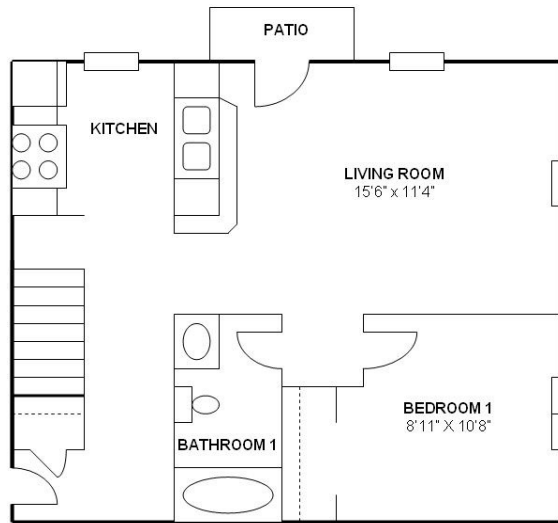

#### FIRST FLOOR

(ACTUAL APARTMENT FLOOR PLAN & DIMENSIONS MAY VARY)

# Campus Village Style F

**Bed:** 4  
**Bath:** 2

Floor plan and dimensions may vary

**1040 SPRING STREET**

**4 BEDROOM - 2 BATH**

APT C & (S Is Reverse)

### First Floor

### Second Floor