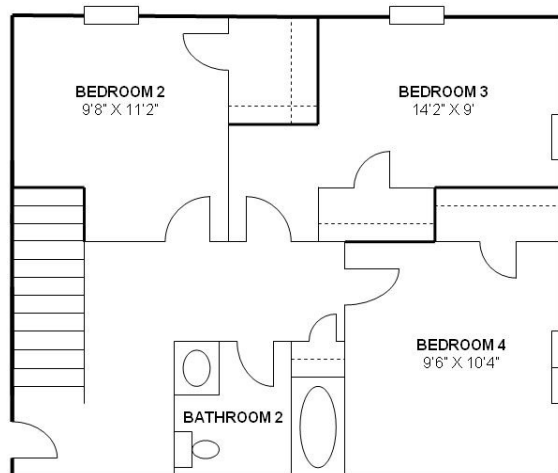

Second Floor