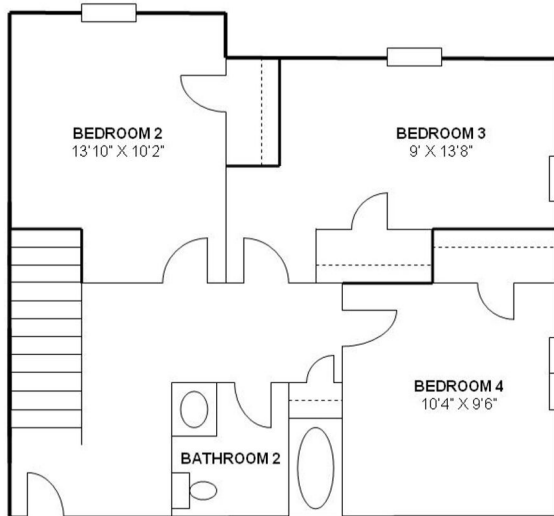

### SECOND FLOOR

4 BEDROOM - 2 BATH - 2 LEVEL - A

#### SECOND FLOOR - 4 BEDROOM - 2 BATH - B

### Second Floor

# Campus Village Style G

**Bed:** 4  
**Bath:** 2

Floor plan and dimensions may vary

**1040 SPRING STREET**  
**4 BEDROOM - 2 BATH**  
APT D

First Floor

Second Floor